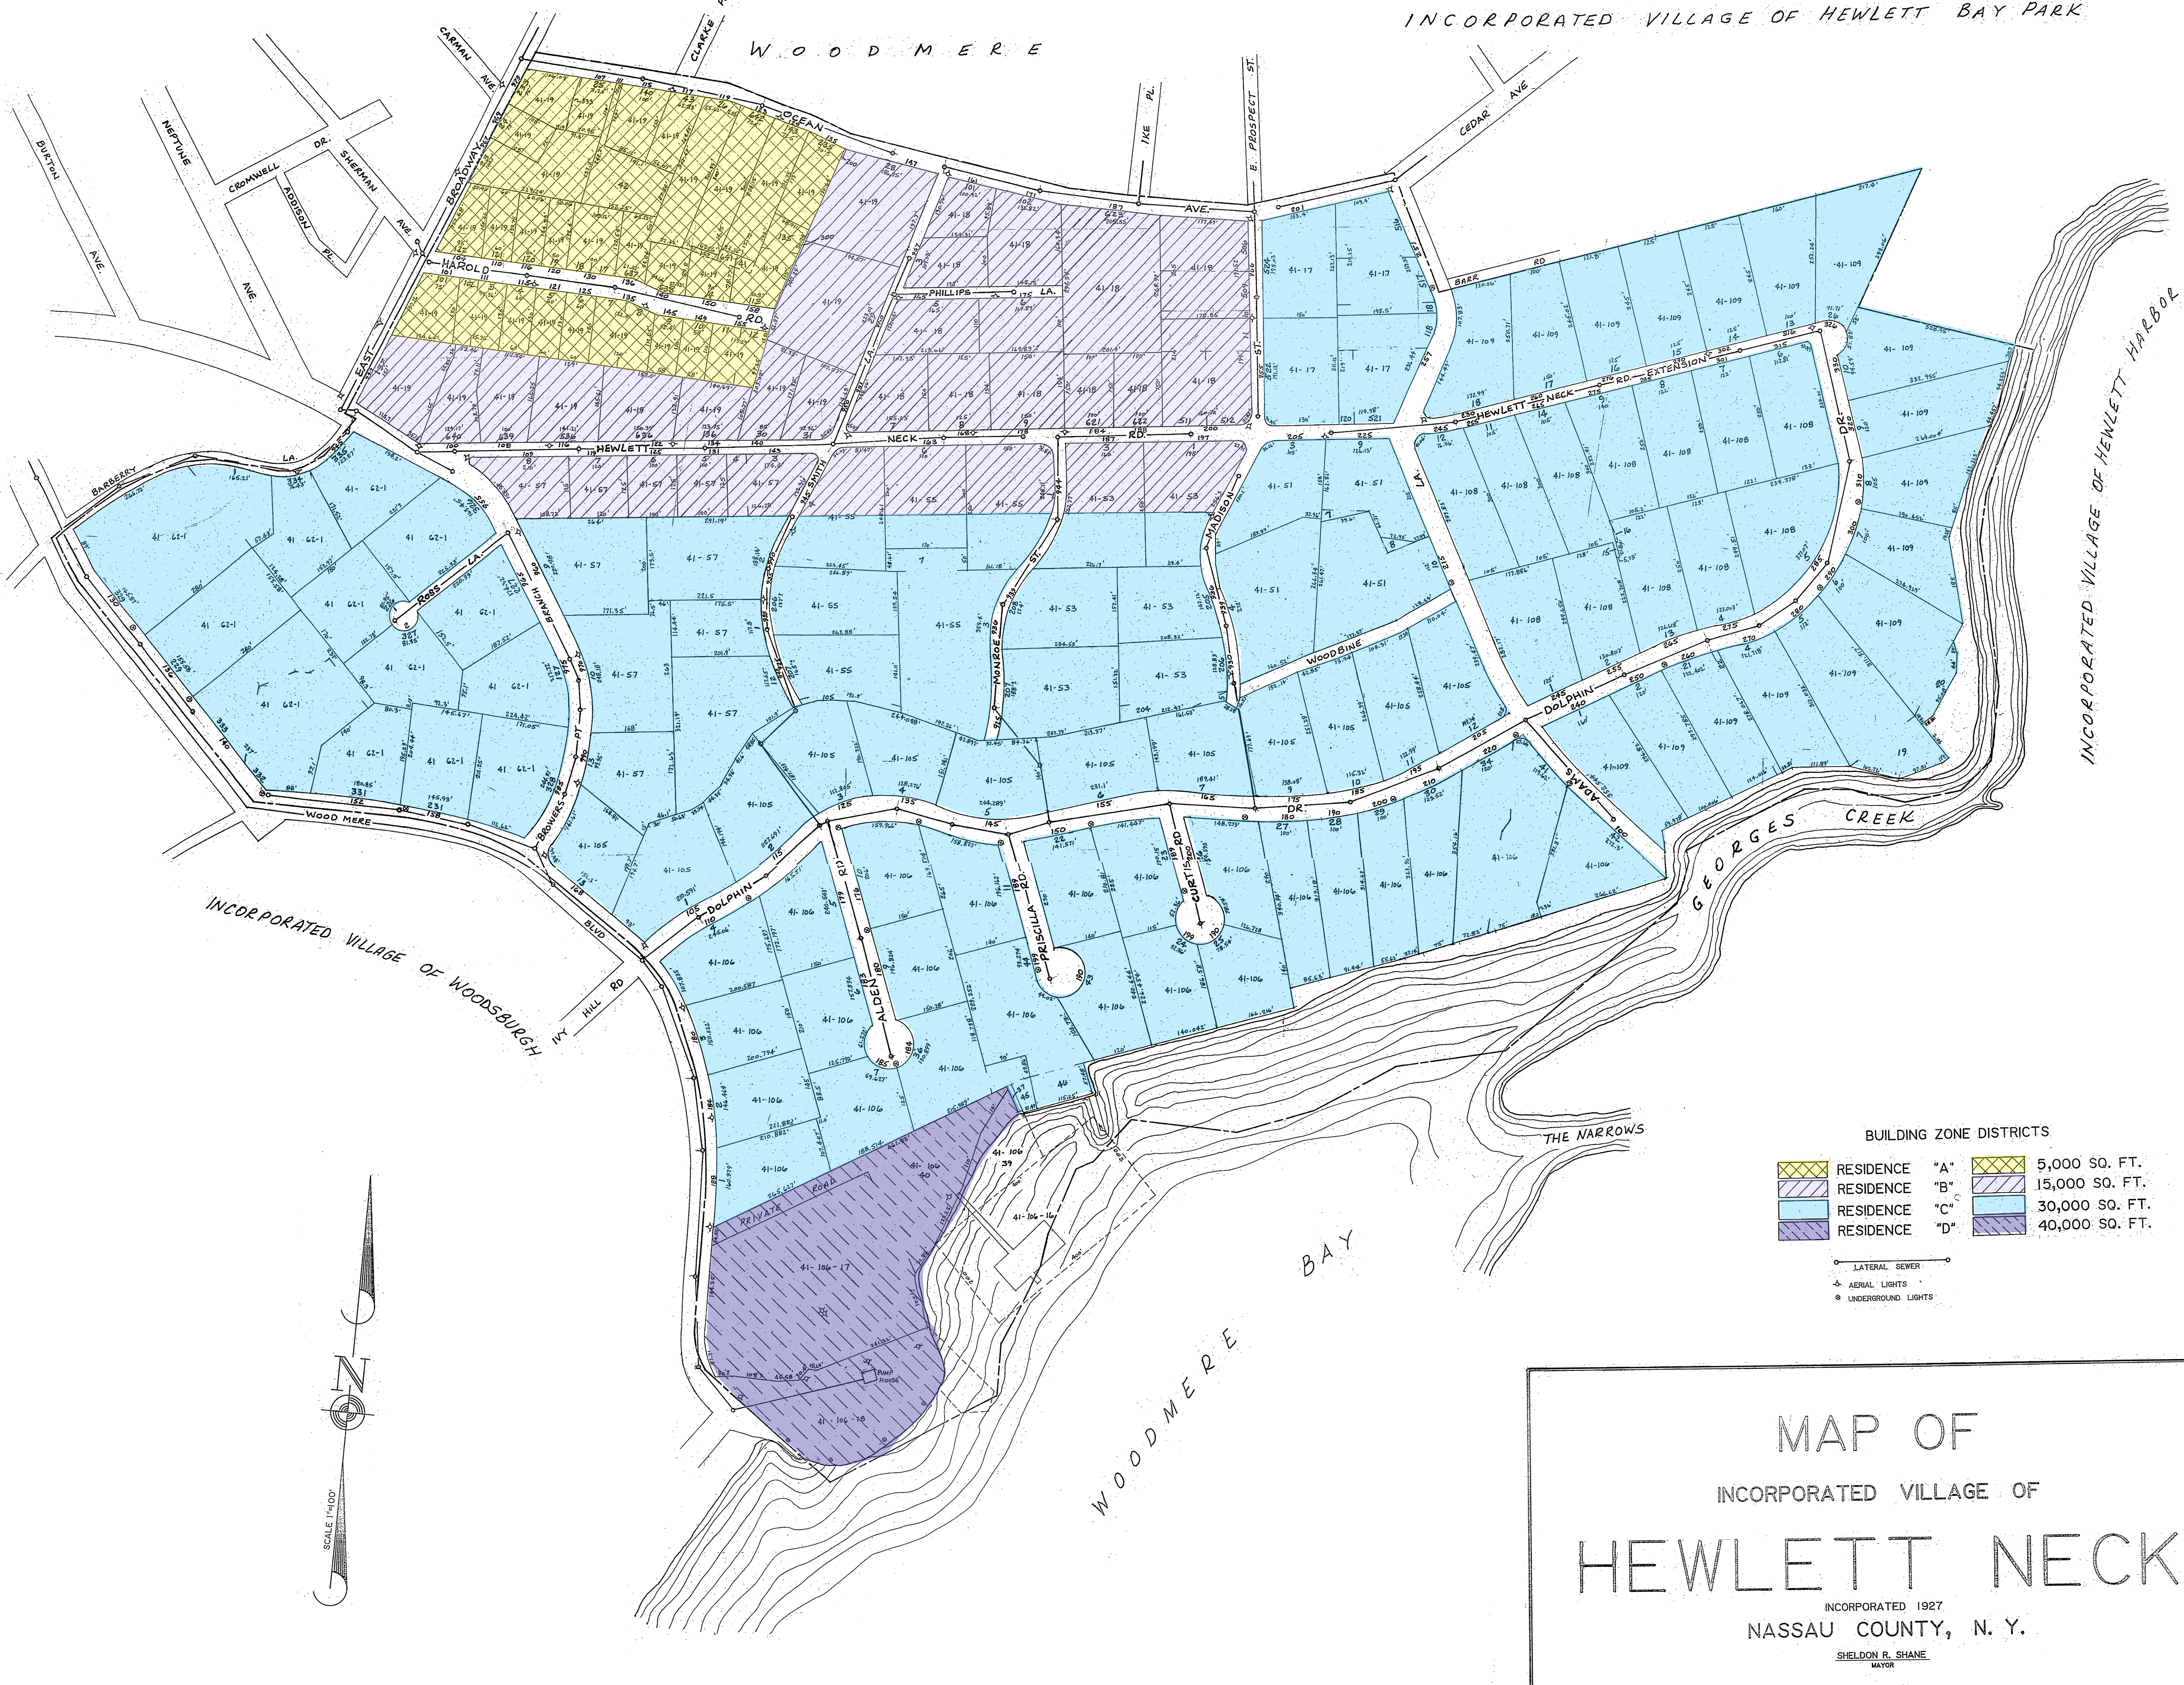

WOODMERE

INCORPORATED VILLAGE OF WOODBURGH

INCORPORATED VILLAGE OF HEWLETT HARBOR

BUILDING ZONE DISTRICTS

RESIDENCE "A"	5,000 SQ. FT.
RESIDENCE "B"	15,000 SQ. FT.
RESIDENCE "C"	30,000 SQ. FT.
RESIDENCE "D"	40,000 SQ. FT.

- LATERAL SEWER
- ◇ AERIAL LIGHTS
- UNDERGROUND LIGHTS

MAP OF
 INCORPORATED VILLAGE OF
HEWLETT NECK
 INCORPORATED 1927
 NASSAU COUNTY, N. Y.
 SHELDON R. SHANE
 MAYOR
 MARIE VELOTTI
 VILLAGE CLERK
 DRAWN BY: M. RILEY DATE: 22 DECEMBER 1987